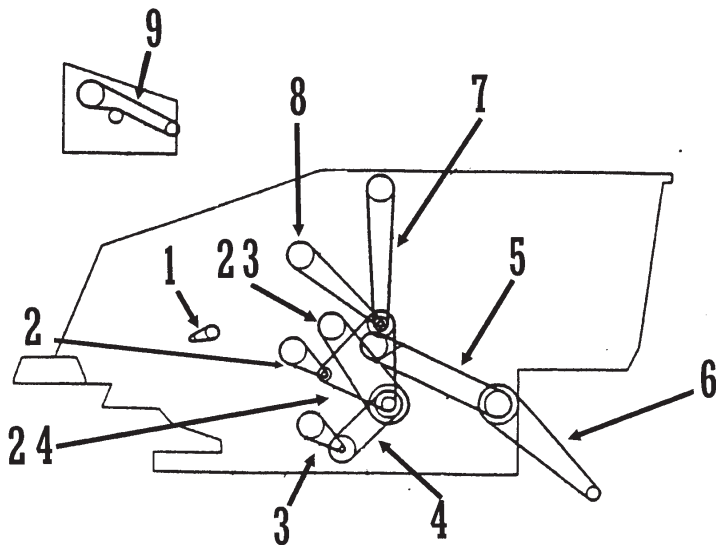

GLEANER[®]

For Gleaner

R60, R70

models only

All Prices are subject to change without notification!

GLEANER BELTS

Id #	Description	Application	Part Number	Price
1	Alternator	R60, R70	71352142	CALL 800-281-2164 FOR CURRENT PRICING ON THESE PARTS
2	Tailing Drive	R60, R70	71345785	
3	Shoe Drive	R60, R70	71336307	
4	Fan Drive	R60, R70	71339886	
5	Rear Feed Conveyor	R60 (Eff S/N 16501), R70 (Eff S/N 12501)	71345800	
5	Rear Feed Conveyor	R60 (Prior S/N 16501), R70 (Prior S/N 12501)	71326830	
6	Pivot Drive Shaft	R60 (Prior S/N 16501), R70 (Prior S/N 12501)	71316263	
6	Pivot Drive Shaft	R60 (Eff S/N 16501), R70 (Eff S/N 12501)	71354198	
7	Clean Grain Elevator	R60, R70	71325847	
8	Cage Sweep	R60, R70	71312339	
9	Tailings Drive, w/tailings Ret Options	R60 (Eff S/N 16501), R70 (Eff S/N 12501)	71345785	CALL 800-281-2164 FOR CURRENT PRICING ON THESE PARTS
9	Tailings Drive, w/tailings Ret Options	R60 (Prior S/N 16501), R70(Prior S/N 12501)	71337000	
10	Header Drive, Var-Speed	R60, R70	71316268V	
10	Header Drive, Constant Speed	R60, R70	71320449	
11	Pivot Drive, LH	R60, R70	71310382	
12	Unloader Drive, LH	R60, R70	71310380	
12	Unloader Drive, Power Engage	R60, R70	71356409	
13	Hydro Drive	R60	71197999	
13	Hydro Drive	R70	71342143	
14	Main Drive	R60	71348999	
14	Main Drive	R70	71348989	
15	Impeller Drive	R60 (Prior S/N 16501), R70 (Prior S/N 12501)	71358134	CALL 800-281-2164 FOR CURRENT PRICING ON THESE PARTS
15	Impeller Drive	R60 (Eff S/N 16501), R70 (Eff S/N 12501)	71359681	
16	Jackshaft Drive	R60 (Prior S/N 16501), R70 (Prior S/N 12501)	71313804	
16	Jackshaft Drive	R60 (Eff S/N 16501), R70 (Eff S/N 12501)	71354210	
17	Cylinder Drive	R60 (Prior S/N 16501), R70 (Prior S/N 12501)	71319657	
17	Cylinder Drive	R60 (Eff S/N 16501), R70 (Eff S/N 12501)	71348772	
18	Spreader Jackshaft Drive	R60, R70	71347560V	
19	Compressor Drive	R60, R70	71193420	
20	Chopper Drive	R60, R70	71358486	
21	Chopper Jackshaft	R60, R70	71358487	
22	Spreader	R60, R70	71347561	
23	Cylinder Drive	R60, R70	71364789	
24	Separator Drive	R60, R70	71325150	